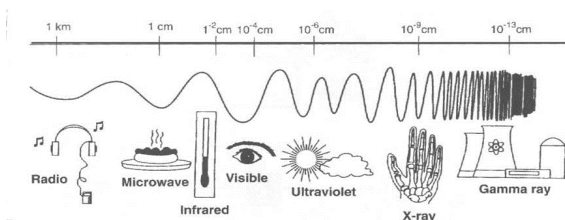

Service	Name	MHz, Mode	Descript	Notes
FRS UHF	FRS 3	462.6125 FM	prepper	
GMRS UHF	GMRS 17	462.600 FM	survival	
GMRS UHF	GMRS 20	462.675+ FM	repeater	PL141.3RPTR+5MHz
PMR UHF	PMR 3	446.03125 FM	prepper	
MURS VHF	MURS 3	151.940 FM	prepper	
CB AM	CB 3AM	26.985 AM	prepper	
CB AM	CB 9AM	27.065 AM	safety	Highway Safety
CB SSB	CB 36U	27.365 USB	survival	
CB SSB	CB 37U	27.375 USB	prepper	
CB FREEBAND	FB368U	27.368 USB	survival	
CB FREEBAND	FB378U	27.378 USB	prepper	
CB FREEBAND	FB425U	27.425 USB	survival	
LOWBAND VHF	LOW 334	33.400 FM	survival	
HAM UHF	HAM U3	446.030 FM	prepper	
HAM VHF	HAM 42	146.420 FM	prepper	
HAM VHF	HAM 52	146.520 FM	HAM	calling, no PL
HAM VHF	HAM 55	146.550 FM	survival	Bug Out Channel (BOC)
HAM HF	HAM 10M	28.305 USB	prepper	
HAM HF	HAM20M	14.242 USB	prepper	
HAM HF	HAM40M	7.242 LSB	prepper	prepper nets
HAM HF	HAM60M	5.357 USB	survival	survival nvis
HAM HF	HAM80M	3.818 LSB	prepper	prepper nets
LAND SAR VHF	SAREMT	155.160 FM		search & rescue
MARINE VHF	MAR 16..	156.800 FM	safety	calling
MARINE VHF	MAR 72..	156.625 FM	prepper	

<https://radiofreeq.wordpress.com/2013/07/15/3-3-3-radio-plan-for-shtf-communications/>

3 hours of rest in a survival situation is good.

Average person walks 8 miles in 3 hours.

Fort Collins TIME broadcast station WWV on 2.5, 5, 10, 15, 20 & 25 MHz AM (various antenna's)

Illinois is UTC -5 (UTC -6 during Standard Time, 1st Sunday in November to 2nd Sunday in March)

1km = 300kHz radio

1cm = 30GHz microwave

1(-2)cm = 3THz infrared

10(-4)cm = 300THz visible

10(-6) = 30PHz Petahertz ultraviolet

10(-9)=30EHZ Exahertz x-ray

10(-13)cm = 300ZHz Zettahertz gamma ray

wavelength=300/frequency (MHz)