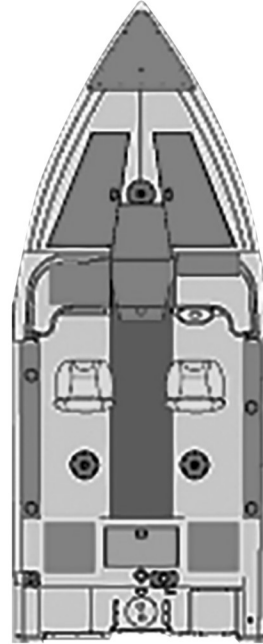

1775 ADVENTURE SPORT

STANDARD FEATURES

Seats/Pedestals

- Aft Integrated Jump Seats
- Fixed Solid Mainstay (1)
- Removable Solid Pedestals (1)
- Standard Seats (2)
- Seat Bases (6)

Fuel Tank

- 21 Gallon Fuel Tank

Flooring

- Vinyl Main Floor

Livewell Systems

- Aerated Livewell (37" Long / 23 Gallon)
- Livewell Bait Net
- Livewell Divider

Consoles/Instrumentation/Lighting

- 12V Power Receptacle
- Cell Phone/MP3 Player Holder
- Custom Dual Consoles w/Walkthru Windshield
- Flush Mount Horn
- Full Lighted Instrumentation
- Interior Lighting
- Lockable Glove Box
- Mercury Analog Prerig w/Gauges
- Navigational Lighting
- No-Feedback Steering
- Plug-In Wire Harness

Storage

- Battery Storage Compartments
- Lockable Center Rod Storage - (5) 7', (5) 7' 5"
- Rod Storage

Other Exterior Features

- Aluminum Corner Castings
- Boarding Ladder 4 Step Folding Pan Mounted
- Bow & Stern Eyes
- Composite Transom
- Dual Track Gunwale
- Hull Drain Plug
- Level Flotation Compliance

- Monochromatic Paint
- Stainless Steel Fold Down Cleats (4)
- Transhield Cover
- Twin Plated Bottom (Bow to Amidship)

Other Interior Features

- Aft Casting Platform
- Battery Holders (3)
- Bilge Pump (1 Manual)
- Bow Casting Platform
- Bow Deck Mounting Pad
- Bow Trolling Motor Harness w/Plug (12/24V)
- Self Draining Splash Pan
- Treated Marine Grade Plywood

Trailer

- Shoreland'r TRAILER
- LUVE22LTSH LundGuard Bunk (2) 2x4 Bunks / LundGuard Frame
- Swing Tongue / E-Coat Painted
- Wheels w/Bias Ply Tires
- Tongue Jack / LED Lights

Min/Max HP	60 / 115 HP
Beam/Chine	87" / 70.75"
Transom Height	20"
Boat Length	17' 10"
Boat Weight	1,185 lbs.
Motor Weight	359 lbs. (115 Pro XS)
Trailer Weight	481 lbs.
Total Weight	2,025 lbs.
Total Storage Length	20'
Boat/Motor On	
Trailer Height	6' 6"
Boat/Trailer Width	7' 6"
Max Persons	6
Freeboard Thickness	0.063"

Bottom Thickness	0.080"
Max Hull Thickness	0.143"
Cockpit Depth	23"
Engine/Approx. Speed	
Mercury 60 4S	30-34 mph
Mercury 75 4S	35-39 mph
Mercury 90 4S	39-43 mph
Mercury 115 Pro XS	43-47 mph
Available Colors	Arctic White
	Black
	Cobalt Blue
	Gunmetal Metallic
	Heritage Red
Hull Design	IPS