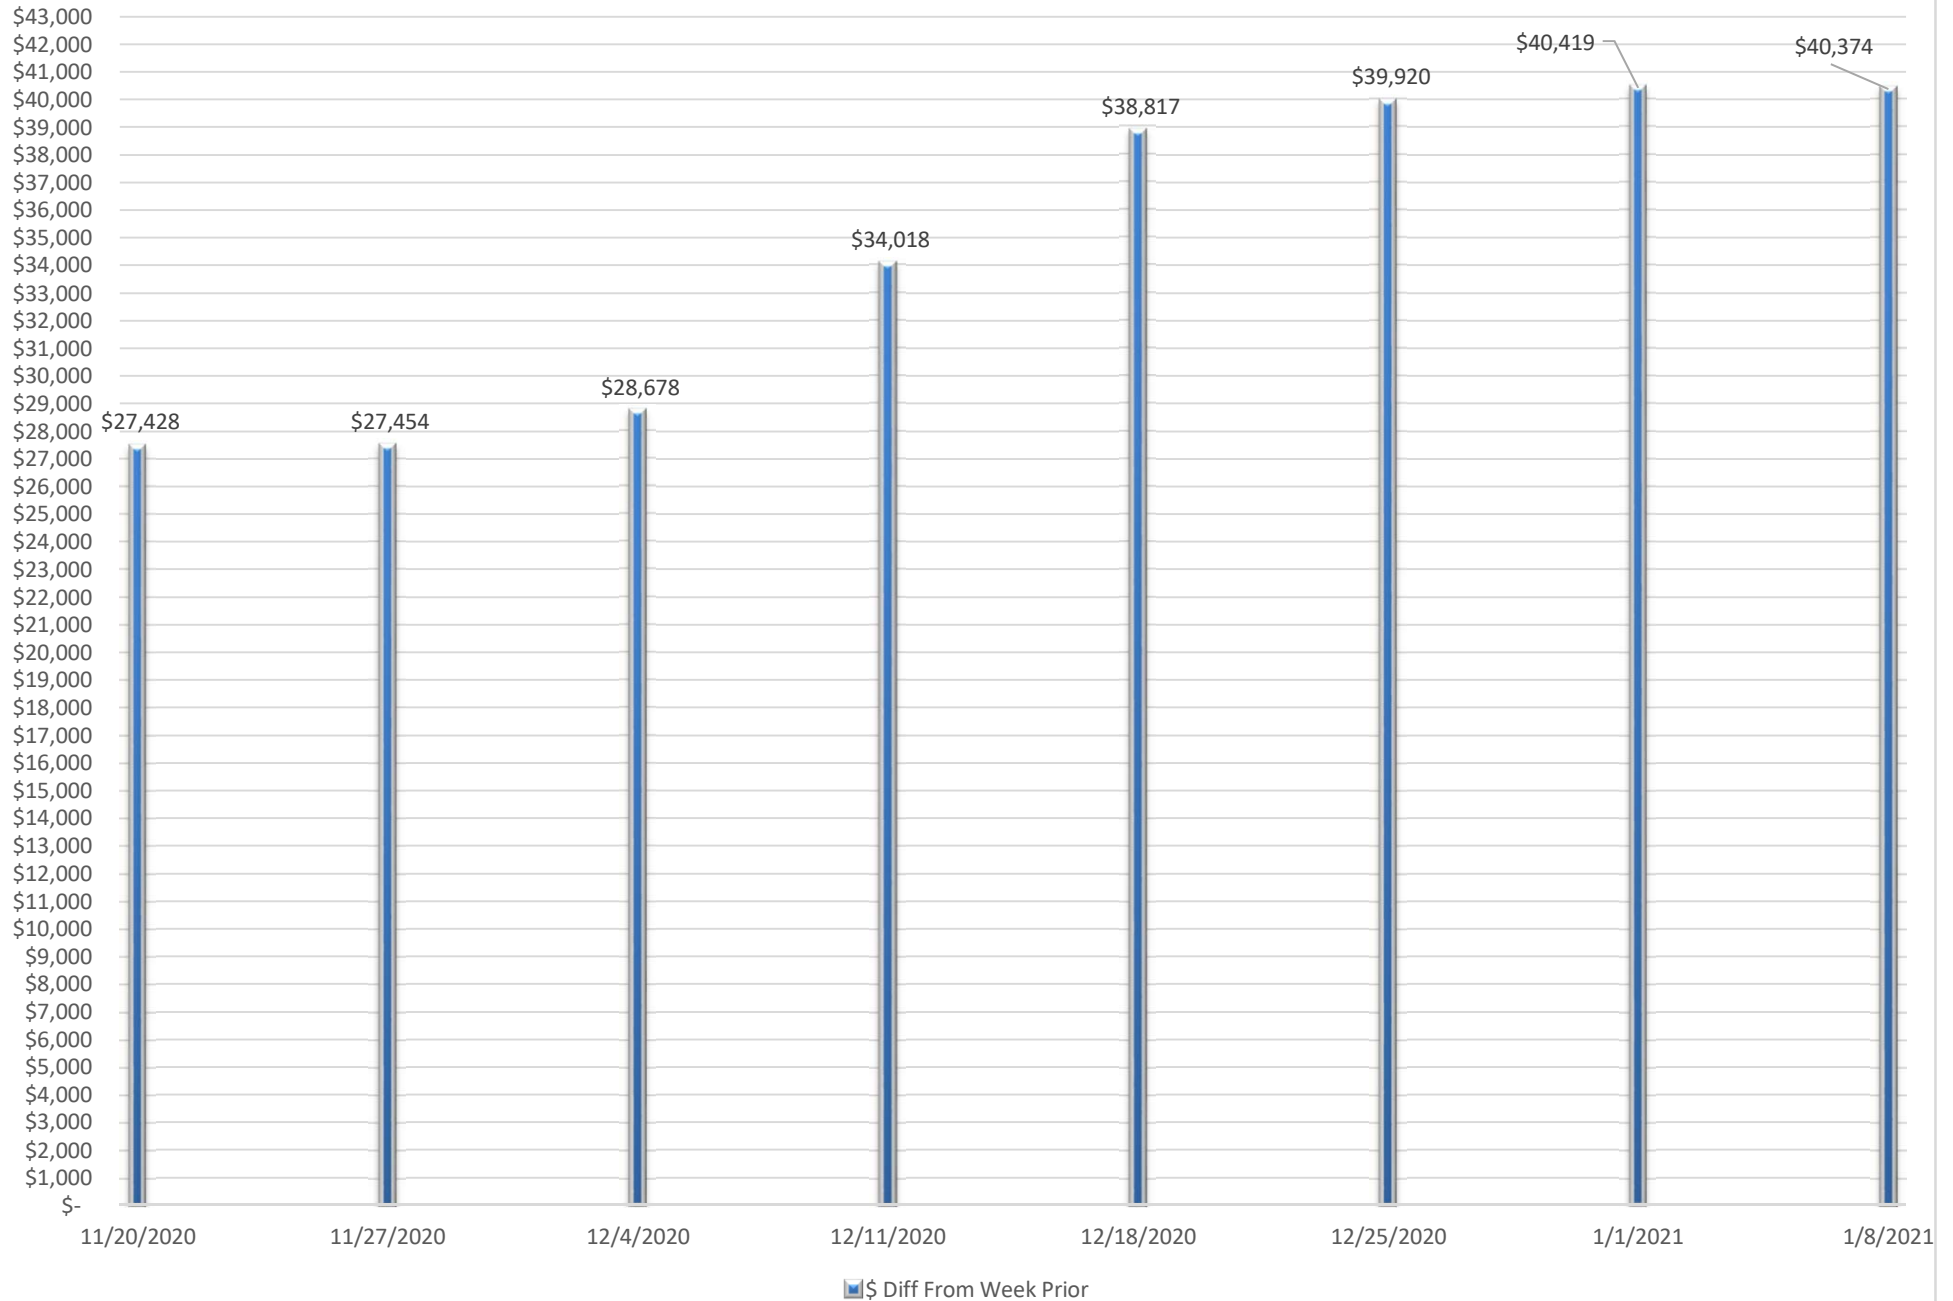

2020/2021 Commodity Pricing on Standard Framing Package

8 Week Average

8 Week Category