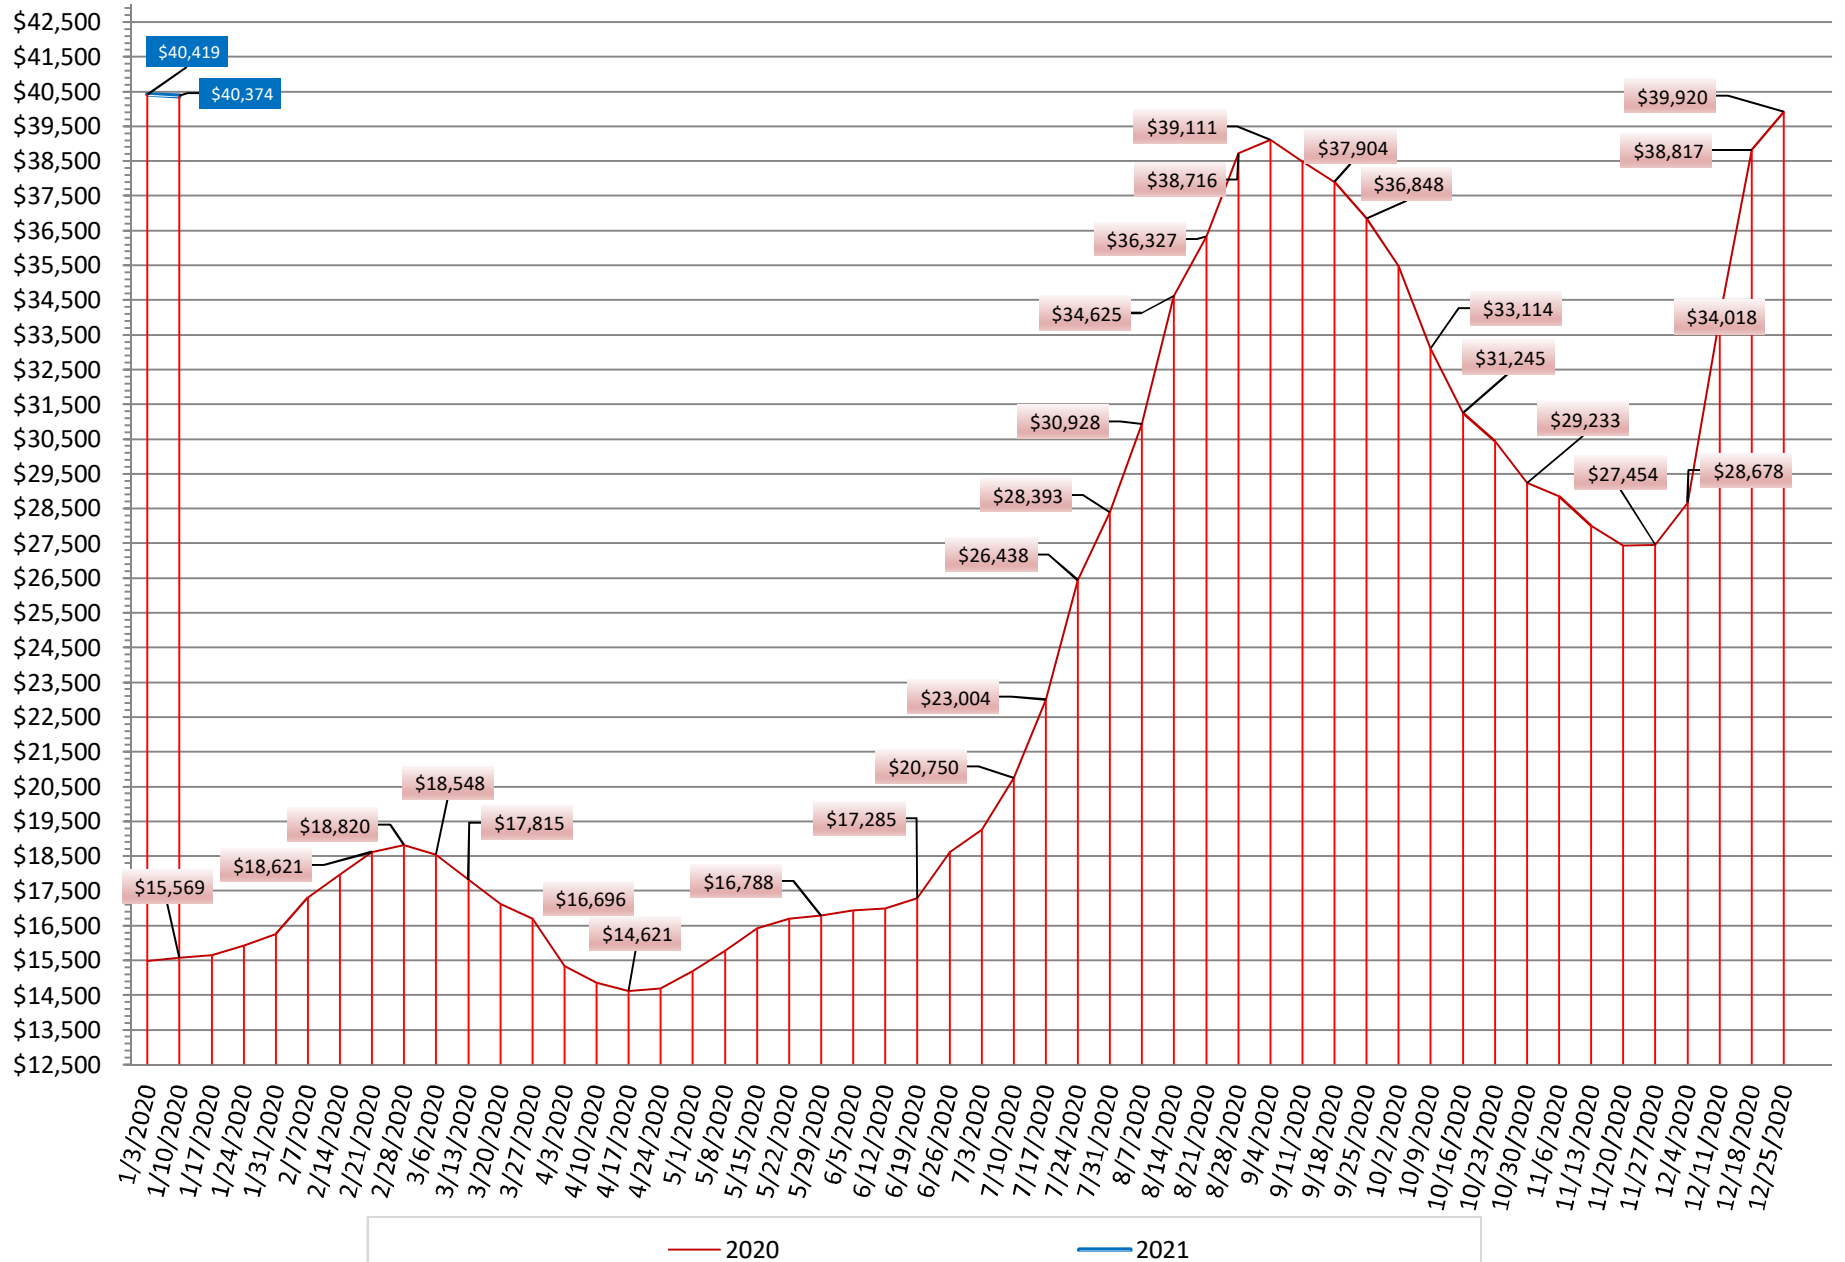

2020/2021 Commodity Pricing on Standard Framing Package

8 Week Average

8 Week Category